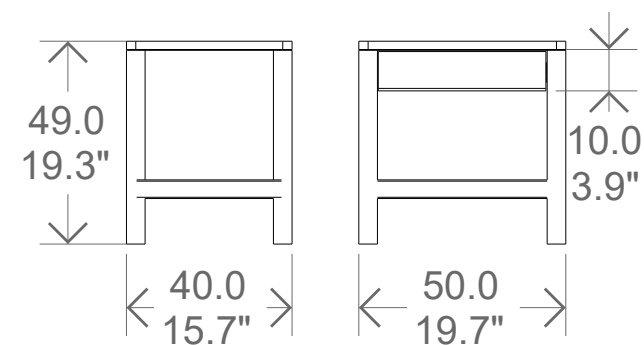

PERSONALIZABLE | CUSTOMIZABLE

Madera | Wood

- Nogal
- Parota
- Rosa Morada
- Encino

Interior | Interior

- Dark Green
- Teal
- Orange
- Red
- Light Wood
- Grey
- Black
- Yellow-Green